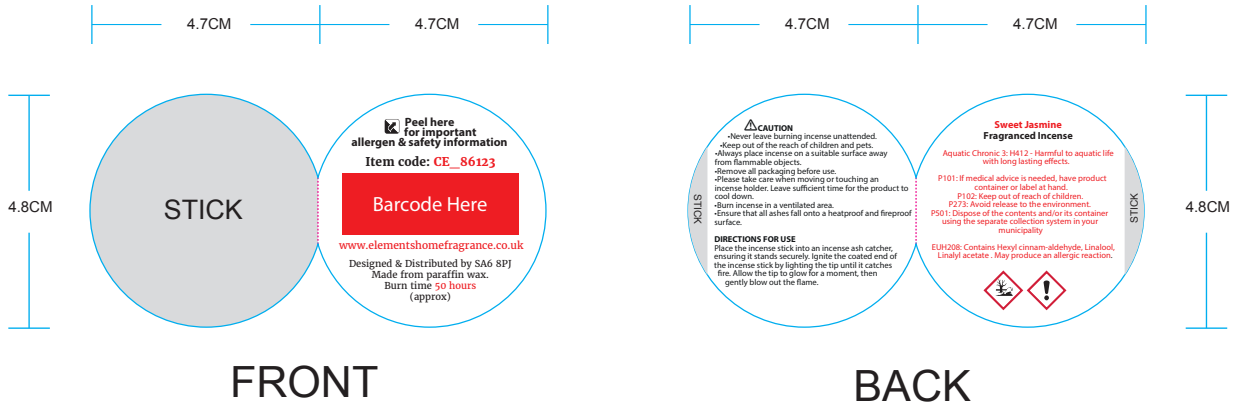

Incense warning - Cone

CAUTION

- •Never leave burning incense unattended.
- •Keep out of the reach of children and pets.
- •Always place incense on a suitable surface away from flammable objects.
- •Remove all packaging before use.
- •Please take care when moving or touching an incense holder. Leave sufficient time for the product to cool down.
- •Burn incense in a ventilated area.
- •Ensure that all ashes fall onto a heatproof and fireproof surface.

WARNING: May cause irritation if in direct contact with eyes.

DIRECTIONS FOR USE
Place the incense cone into an incense holder, ensuring it stands securely. Ignite the top end of the incense cone by lighting the tip until it catches fire. Allow the tip to glow for a moment, then gently blow out the flame. Enjoy the fragrant aroma as the incense cone releases its scent into the air.